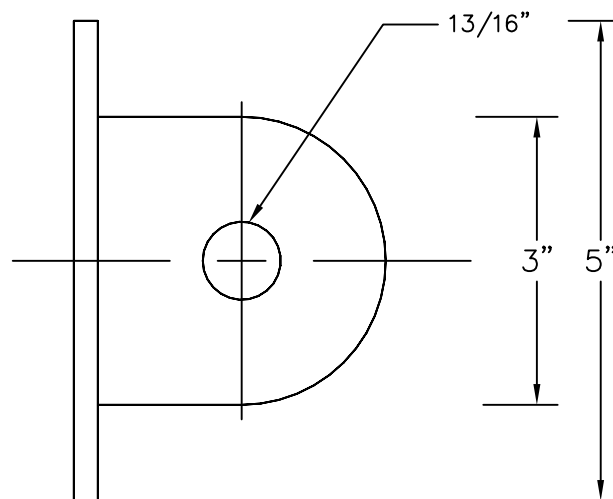

Front View

Side View

(H) Male T Connector has one welded 1/2" tab. Use with female T connector to attach fingers and ramps.