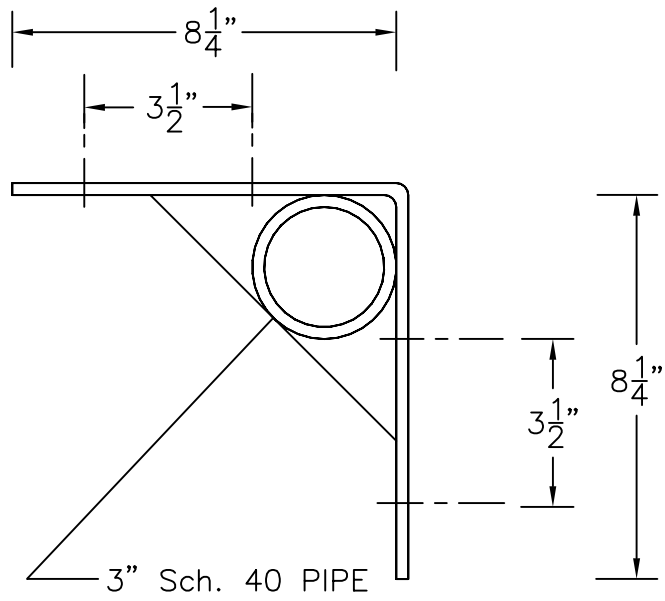

Top View

Side View

(E) Inside Corner Pipe Holder 3"  
heavy-duty inside corners used with one of the  
outside corners and has an internal pipe holder.