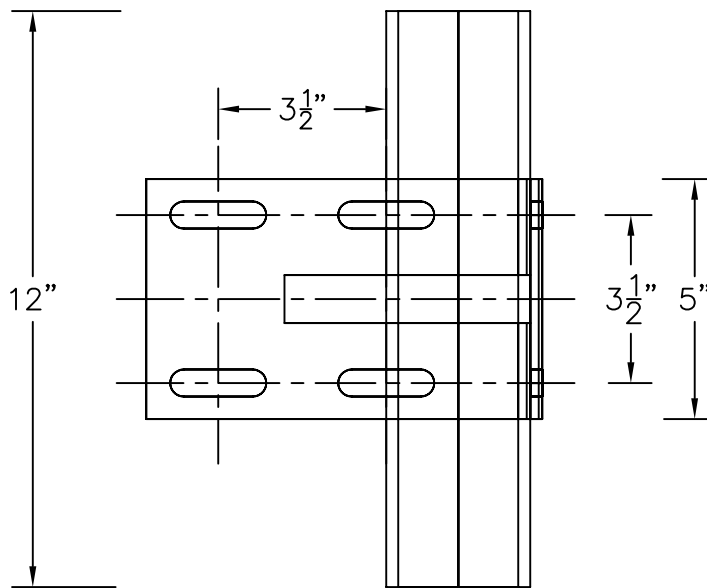

Top View

Side View

(E) Inside Corner Pipe Holder 3"  
heavy-duty inside corners used with one of the  
outside corners and has an internal pipe holder.