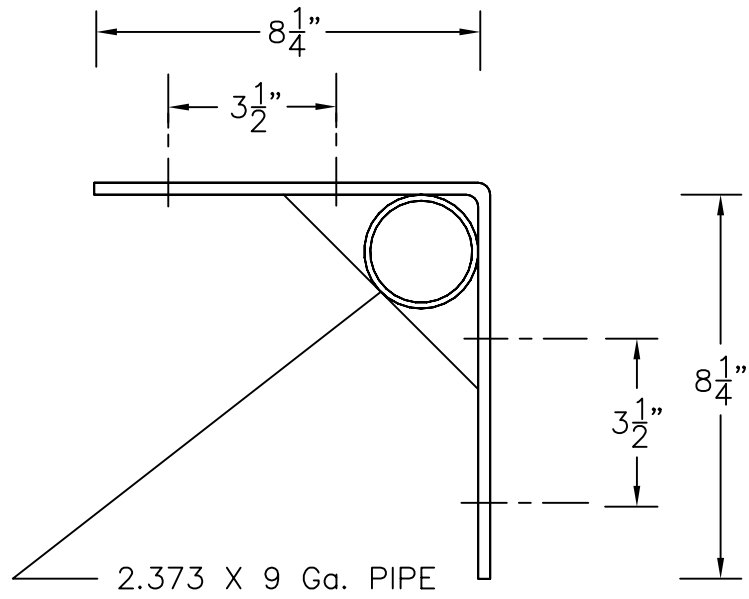

Top View

Side View

(E) Inside Corner Pipe Holder 3"  
heavy-duty inside corners used with one of the  
outside corners and has an internal pipe holder.