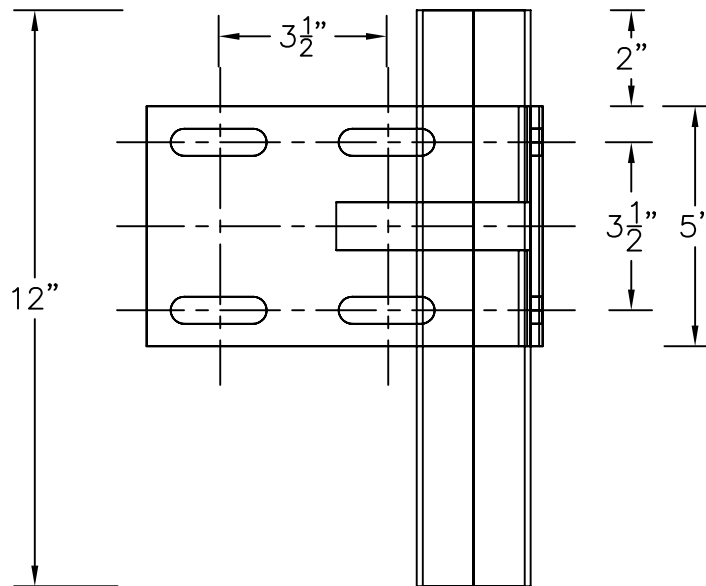

Top View

Side View

(E) Inside Corner Pipe Holder 3"  
heavy-duty inside corners used with one of the  
outside corners and has an internal pipe holder.