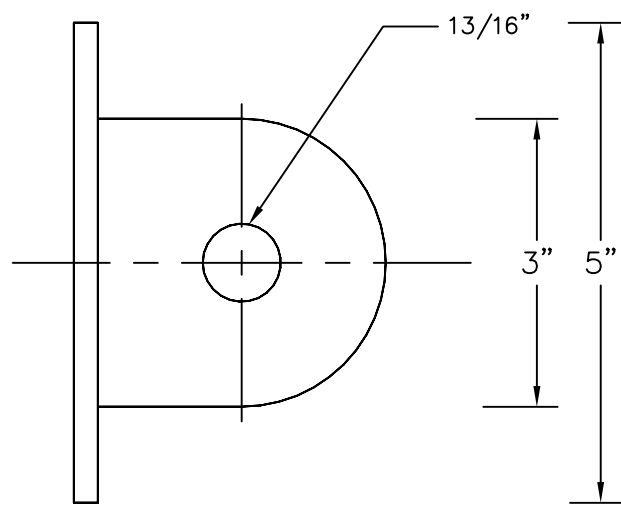

Front View

Side View

(G) Female T Connector has two welded 1/2" tabs. Bolts to side of dock to attach fingers and ramps.