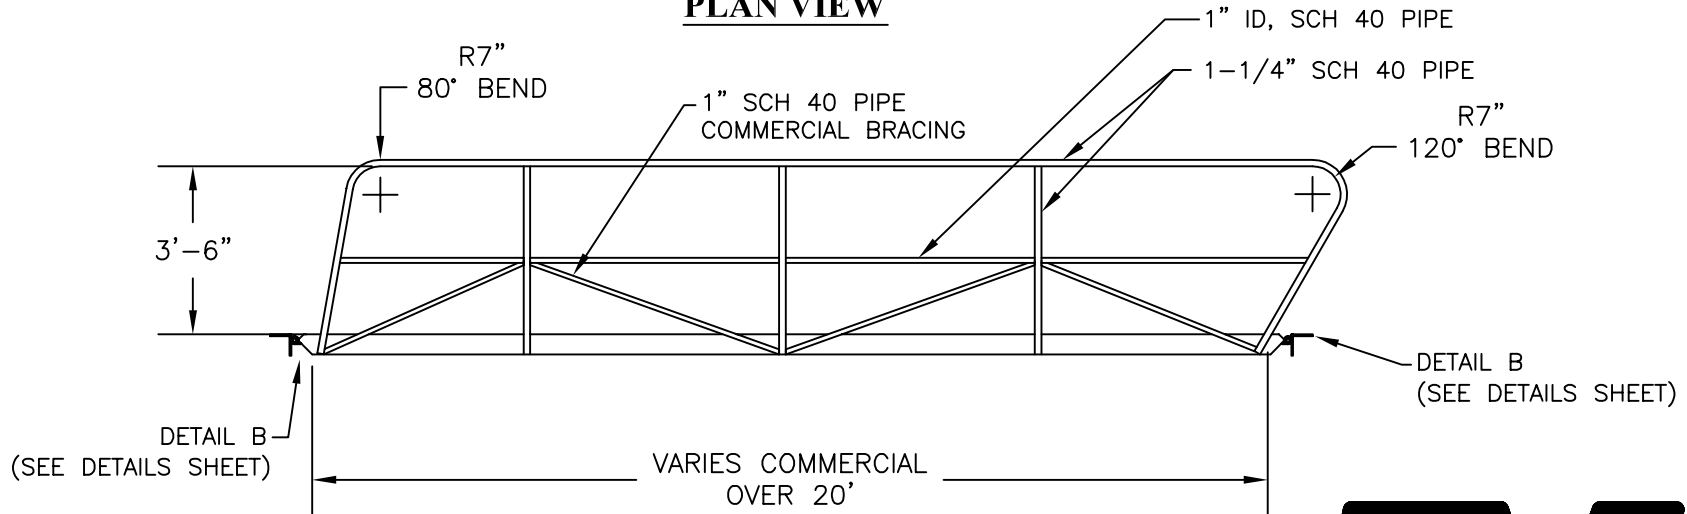

# DOUBLE HINGED GANGWAY

**NOTE:**

1. COMMERCIAL GANGWAYS ARE GREATER THAN 20 FEET.

## PLAN VIEW

## ELEVATION VIEW

**CAROLINA WATERWORKS, INC.**

463 LONG POINT ROAD, MT. PLEASANT, SC 29464  
PHONE (803) 884-4832 FAX (803) 884-1359